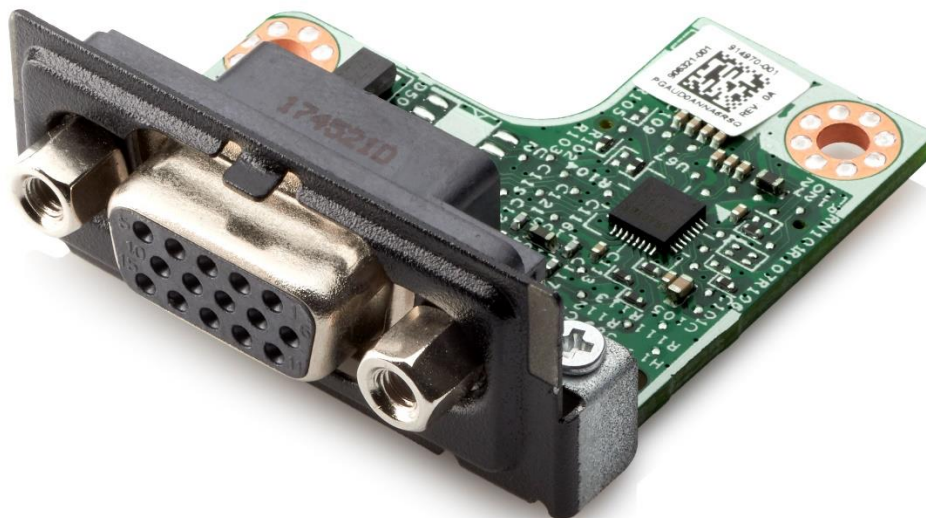

Technical specifications

HP VGA Port Flex IO

Part Number

3TK80AA

Introduction

Maximize the life of your PC as your business needs change with the flexible display connectivity of the HP VGA Port Flex IO.

Key Benefits

- Add an extra flexible VGA Port IO to your DM and Tower
- Interchangeable with other modules

NOTE: Not all products available in all regions