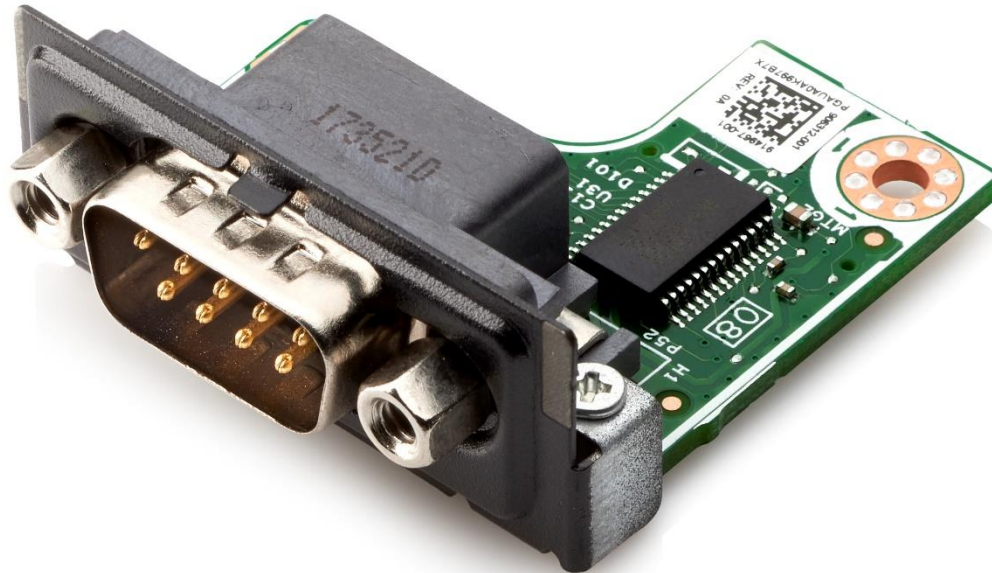

Technical specifications

HP Internal Serial Port Flex IO

Part Number

3TK76AA

Introduction

Maximize the life of your PC as your business needs change with the flexible legacy device connectivity of the HP Internal Serial Port Flex IO.

Key Benefits

- Add an extra flexible Serial Port IO to your DM and tower (400 series only)
- Interchangeable with other modules

NOTE: Not all products available in all regions