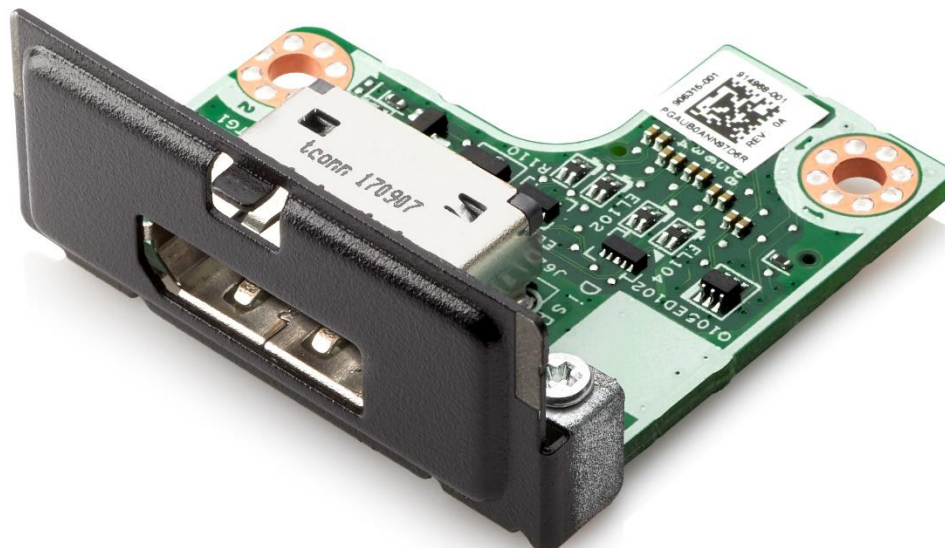

### HP DisplayPort Port Flex IO

Part Number

3TK72AA

### Key Benefits

- Add an extra flexible DisplayPort™ to your DM or Tower
- Interchangeable with other modules
- Supports up to DisplayPort™ 1.2
- Supports DisplayPort++

**NOTE:** Not all products available in all regions