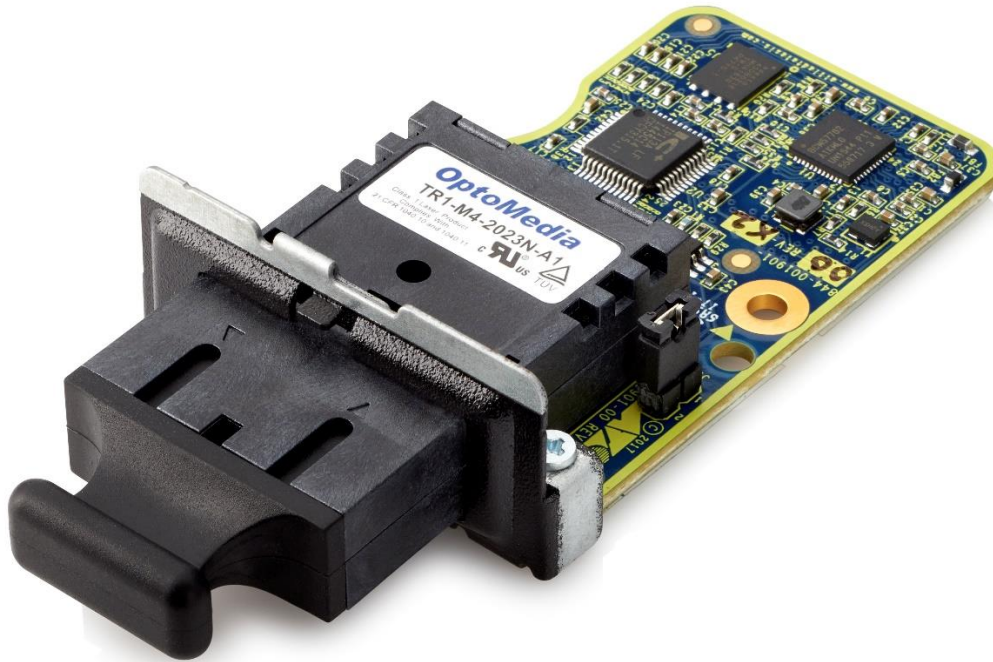

Technical specifications

HP Fiber NIC Port Flex IO

Part Number

3TK73AA

Introduction

Maximize PC life as your business needs change with the HP Fiber NIC Port Flex IO that offers superb transfer rates, reliability, and security versus standard Ethernet connections.

Key Benefits

- Add an extra flexible Fiber NIC IO to your DM
- Enable more secure connection compared to standard ethernet
- Interchangeable with other modules
- Supports Windows Device Guard and Secure Boot