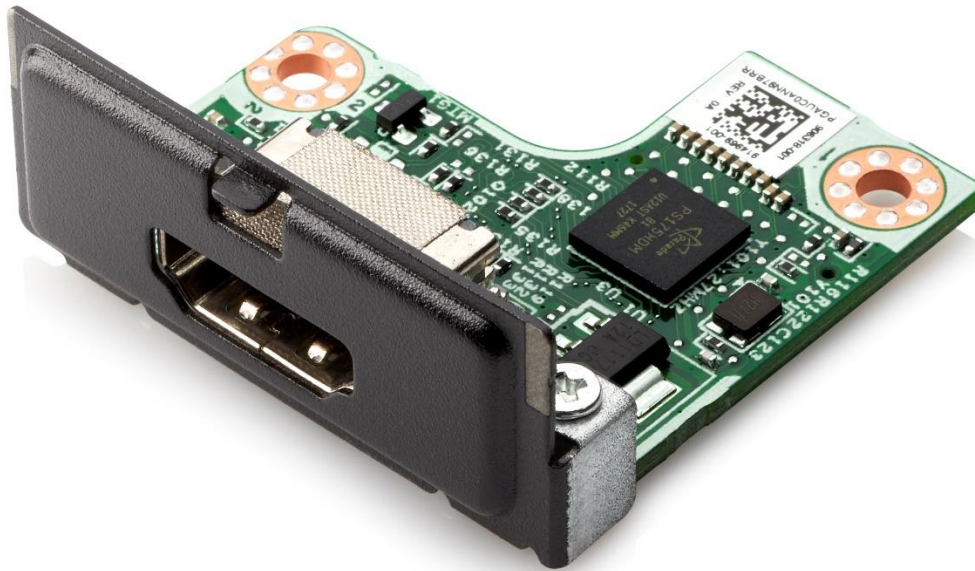

Technical specifications

HP HDMI Port Flex IO (400/600/800)

Part Number

3TK74AA

Introduction

Maximize the life of your PC as your business needs change with the flexible display connectivity of the HP HDMI Port Flex IO (400/600/800).

Key Benefits

- Add an extra flexible HDMI IO to your DM and Tower
- Interchangeable with other modules
- Supports HDMI 2.0a w/HDR + HDCP 2.2

NOTE: Not all products available in all regions